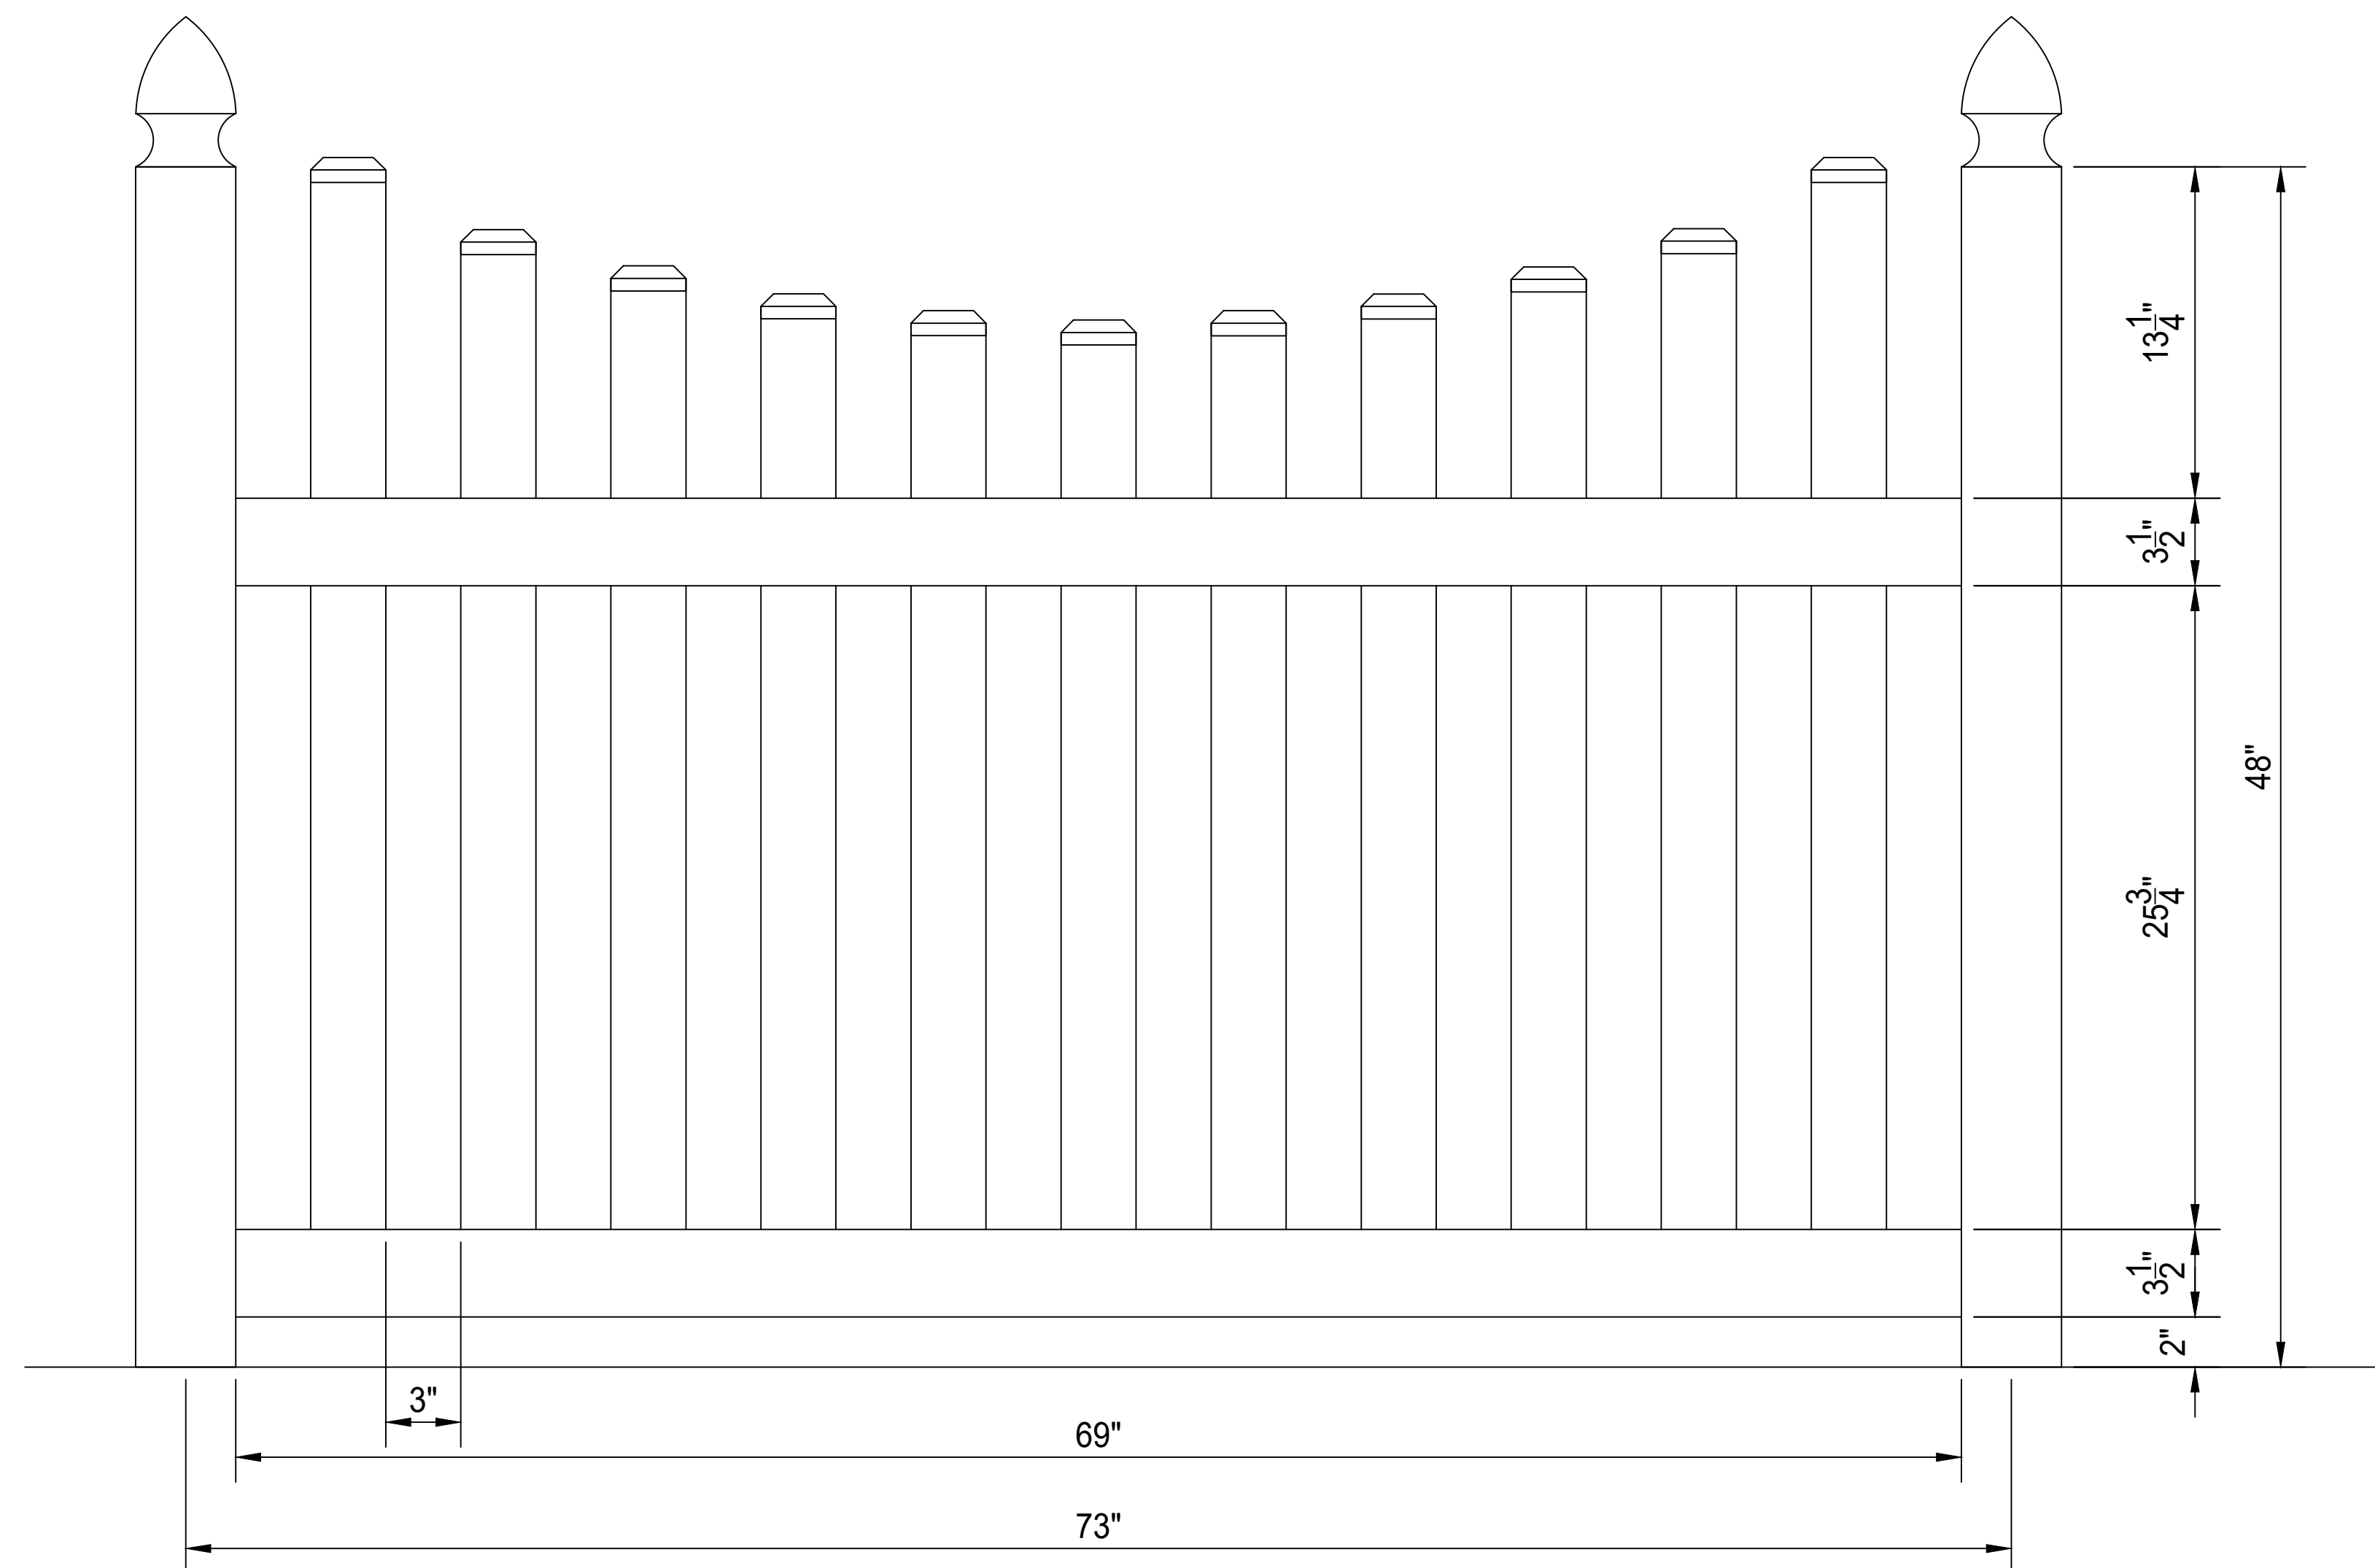

COLOR: WHITE

SANDSTONE & KHAKI

Top \ Btm Rail:

(2) 2" x 3 1/2" x 71-3/4"

Pickets:

(2) 7/8" x 3" x 45 7/8"

(2) 7/8" x 3" x 42 1/2"

(2) 7/8" x 3" x 40"

(2) 7/8" x 3" x 38 1/4"

(2) 7/8" x 3" x 37 1/4"

(1) 7/8" x 3" x 36 7/8"

Picket Caps:

(11) 7/8" x 3" Dog Ear

Posts:

(1) 4" x 4" x 72"

(1) 4" X 4" Gothic CAP

Posts are for visual representation only

Posts not included with panel

**AMERICA'S FENCE STORE**

**4' Scallop Picket Fence**  
**3 inch gap**

SIZE	FSCM NO.	DWG NO.	REV
		K-97	
SCALE	REVISION 10-31-09		SHEET